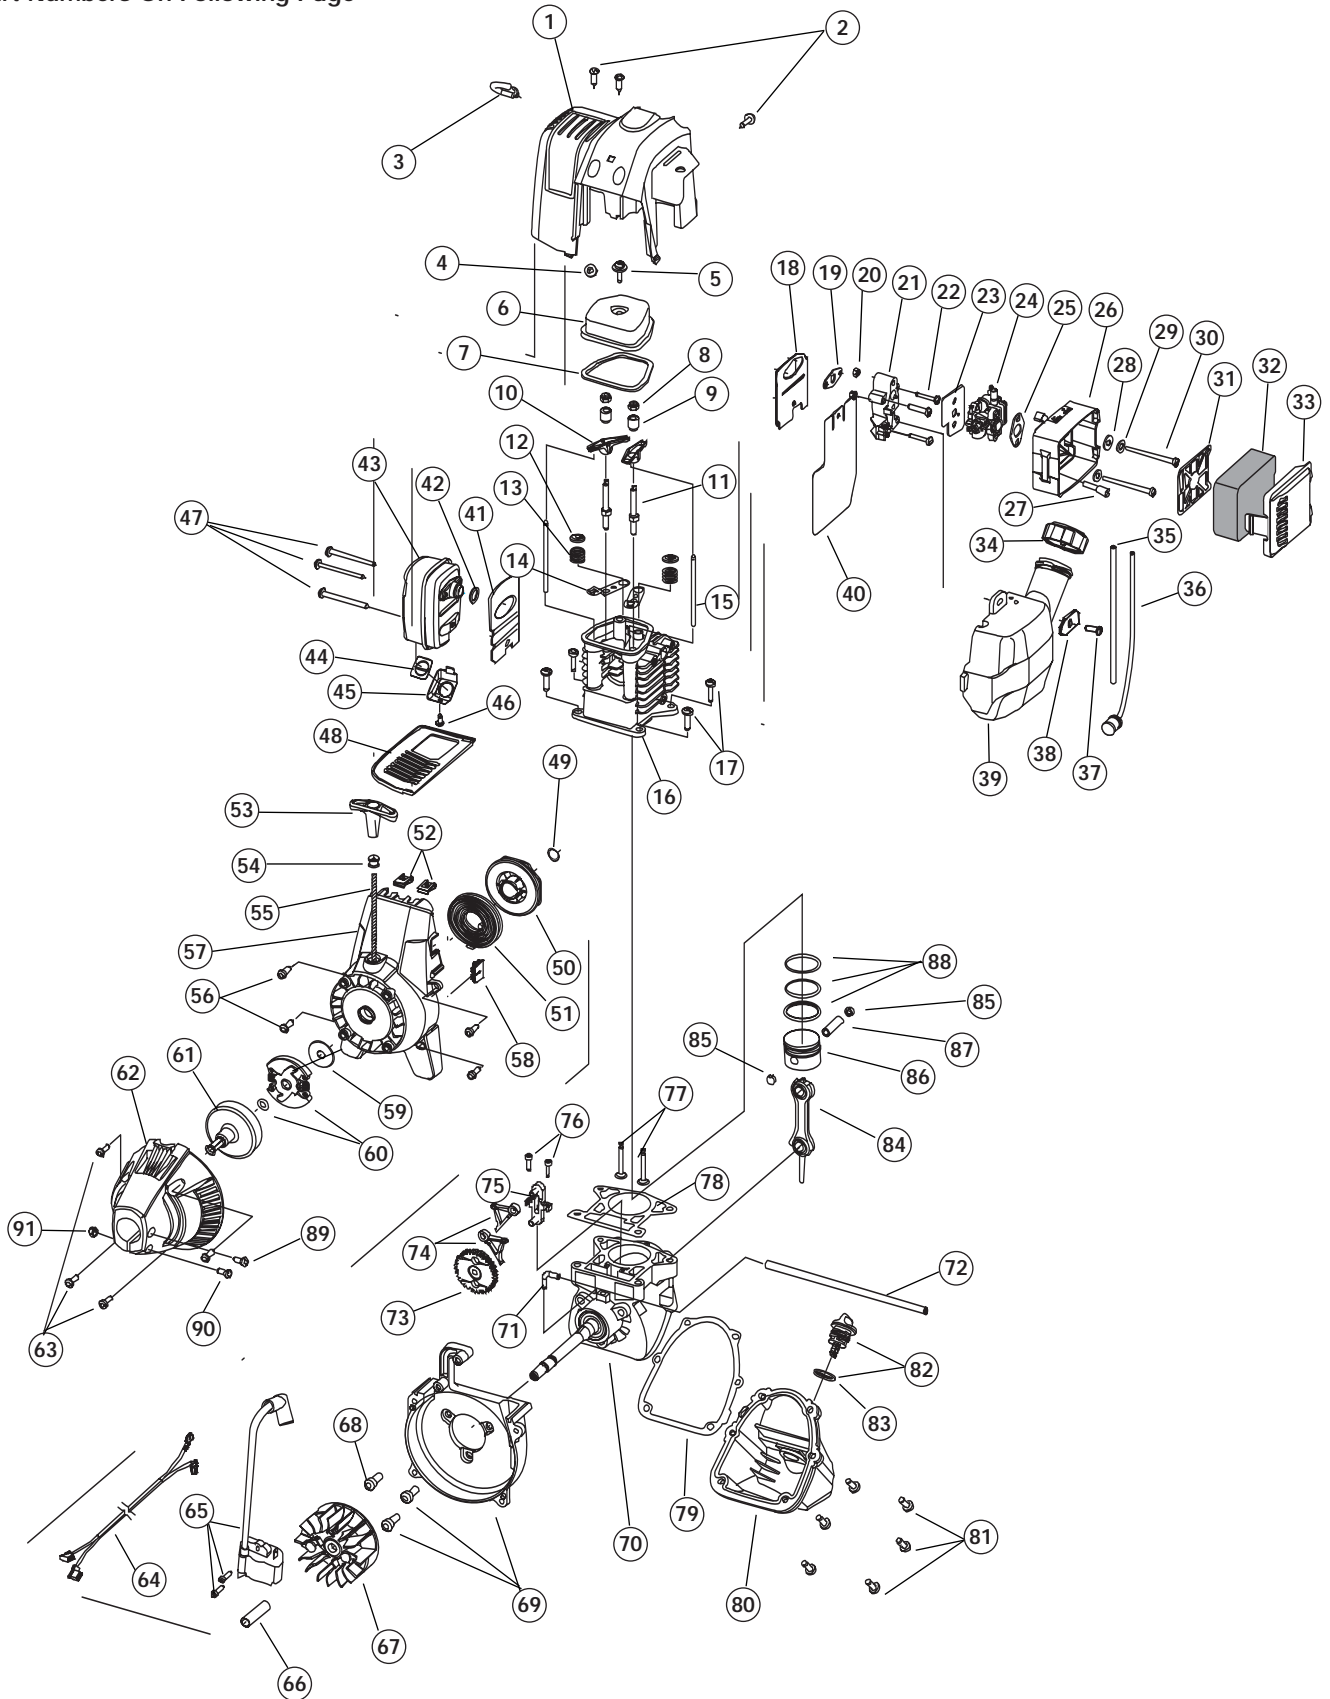

ENGINE PARTS - MODEL SEARS CULTIVATOR 4-CYCLE GAS CULTIVATOR

PPN- 21A-144R799

Part Numbers On Following Page

ENGINE PARTS - MODEL SEARS CULTIVATOR

4-CYCLE GAS CULTIVATOR

PPN- 21A-144R799

<u>Item</u>	<u>Part No.</u>	<u>Description</u>	<u>Item</u>	<u>Part No.</u>	<u>Description</u>
1	753-04028	Engine Cover	49	753-04288	Pulley Retainer Assembly
2	791-182339	Engine Cover Screws	50	791-182748	Recoil Pulley
3	791-182651	Starter Rope Eyelet	51	753-04286	Recoil Spring Canister
4	791-182652	Eyelet Nut	52	791-182366	Nut Clip
5	791-181025	Valve Cover Screw	53	791-181079	Pull Handle
6	791-182098	Valve Cover	54	791-611061	Rope Guide
7	791-182099	Valve Cover Gasket	55	791-182661	Rope
8	791-182340	Rocker Adjustment Nut	56	791-181020	Starter Housing Screw
9	791-182101	Rocker Arm Pivot	57	753-04038	Starter Housing Assembly (includes 49-56)
10	791-182100	Rocker Arm	58	791-182537	Wire Grommet
11	791-182341	Rocker Arm Stud	59	791-182368	Clutch Washer
12	791-182103	Valve Spring Retainer	60	753-1238	Clutch with Washer
13	791-181038	Valve Spring	61	791-153592	Clutch Drum
14	791-182102	Push Rod Guide	62	753-1239	Clutch Cover
15	791-181033	Push Rod	63	791-181345	Clutch Cover Screw
16	791-182745	Cylinder Assembly (includes 11-14)	64	753-04039	Lead Wire
17	791-182344	Cylinder Screw	65	753-04040	Ignition Module with Screws
18	753-1226	Intake Baffle	66	791-181065	Spacer
19	791-182749	Carburetor Mount Gasket	67	791-182736	Flywheel
20	791-181034	Nut	68	791-181861	Screw
21	753-04029	Carburetor Mount (includes 20)	69	791-182743	Shroud Assembly with Screws (includes 68)
22	791-182348	Carburetor Mount Screw	70	791-182376	Crankcase Assembly (includes 71 & 72)
23	791-182732	Carburetor Gasket	71	791-182375	90° Elbow
24A	791-182654	Carburetor w/Primer (See Lower Cultivator Parts Page For Carburetor Identification)	72	791-182379	Breather Hose
24B	753-1225	Carburetor w/Primer (See Lower Cultivator Parts Page For Carburetor Identification)	73	791-181015	Cam Gear
25	753-04030	Air Filter Gasket	74	753-1242	Cam Follower
26	791-182655	Air Filter Cover Assembly (includes 27, 28, 31-33)	75	791-181013	Cam Bracket
27	791-182097	Breather Tube Assembly	76	791-181012	Cam Bracket Screw
28	791-181000	Grommet Washer	77	791-181040	Valves, Intake and Exhaust
29	791-182409	Washer	78	791-182374	Cylinder Gasket
30	753-04031	Air Filter Mounting Screw	79	791-181018	Oil Pan Gasket
31	791-182657	Air Filter Plate	80	791-182377	Oil Pan (includes 79 & 81)
32	791-182658	Air Filter	81	791-181020	Oil Pan Screw
33	791-182659	Air Filter Cover	82	753-04041	Dipstick Assembly (includes 83)
34	753-04033	Fuel Cap	83	791-182290	O-Ring
35	791-182352	Fuel Return Line	84	791-181009	Connecting Rod
36	791-182353	Fuel Pick-Up Line with Filter	85	791-181008	Wrist Pin Button
37	791-181080	Screw	86	753-1243	Piston
38	753-04035	Washer	87	791-181006	Wrist Pin
39	753-04034	Fuel Tank Assembly (includes 34-36)	88	791-181005	Piston Ring Set
40	791-182356	Fuel Tank Shield	89	791-145569	Anit-Rotation Screw
41	753-1232	Muffler Baffle	90	753-1240	Screw
42	791-181048	Muffler Gasket	91	753-1241	Nut
43	791-181047	Muffler (includes 42, 44-46)	*	791-180852	Spark Plug
44	791-180890	Spark Arrestor Screen	*	753-04087	Short Block Assembly (includes 5-17, 70-88)
45	791-181045	Screen Cover	*	791-180142	Starter Pawl Repair Kit
46	791-181046	Screw	*	753-04014	Carburetor Repair Kit
47	791-182361	Muffler Mounting Screw	*	753-1248	Gasket/Diaphragm Repair Kit
48	753-1233	Muffler Cover	*		Parts not shown